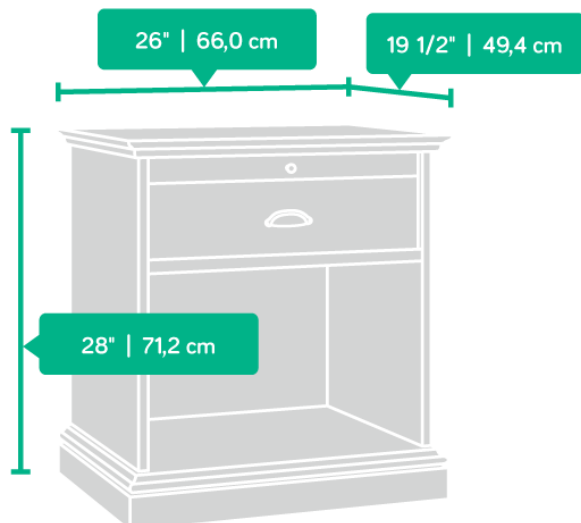

#### Dimensions:

Width	66 cm
Depth	49.4 cm
Height	71.2 cm
Carton Height	14.4 cm
Carton Width	79.4 cm
Carton Depth	51.4 cm
Box Volume	0.059cbm
Weight (gross)	29.9 kg

N.B: All measurements are approximate